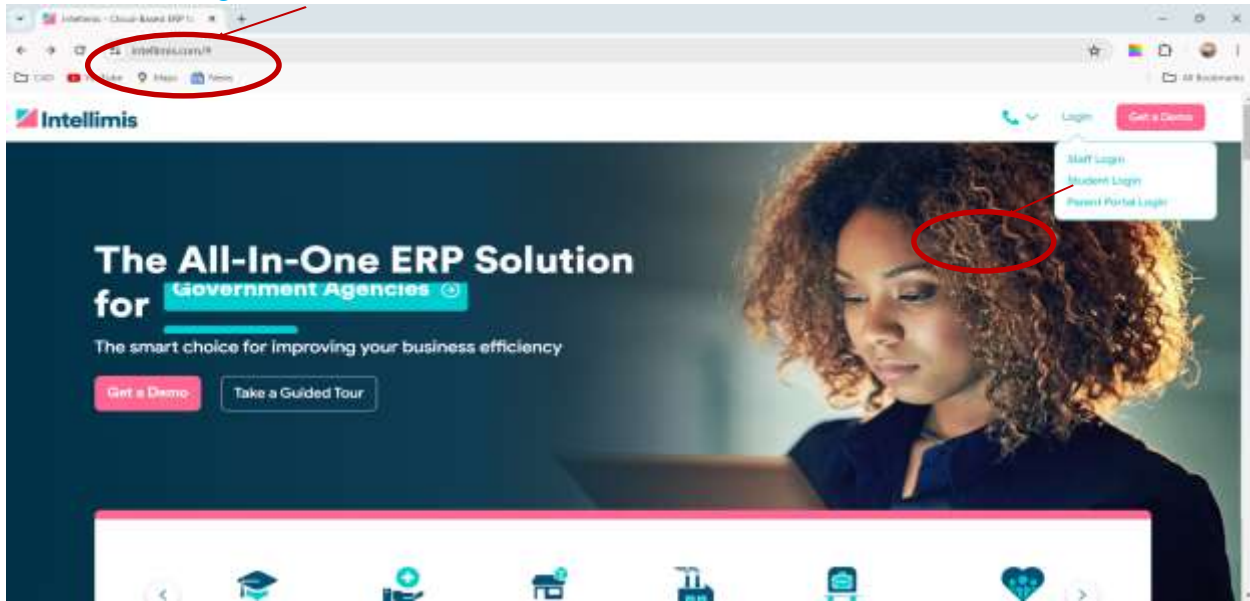

3. Type the correct email address
4. Click OTP (One Time Password)

ISO 9001:2015 Certified

TVETA Accredited

Offering Skills for  
Self Reliance  
since 1973

Hi, Welcome Back!  
Log in into your account

Enter Email [Change](#)  
testcbet@kiambupoly.ac.ke