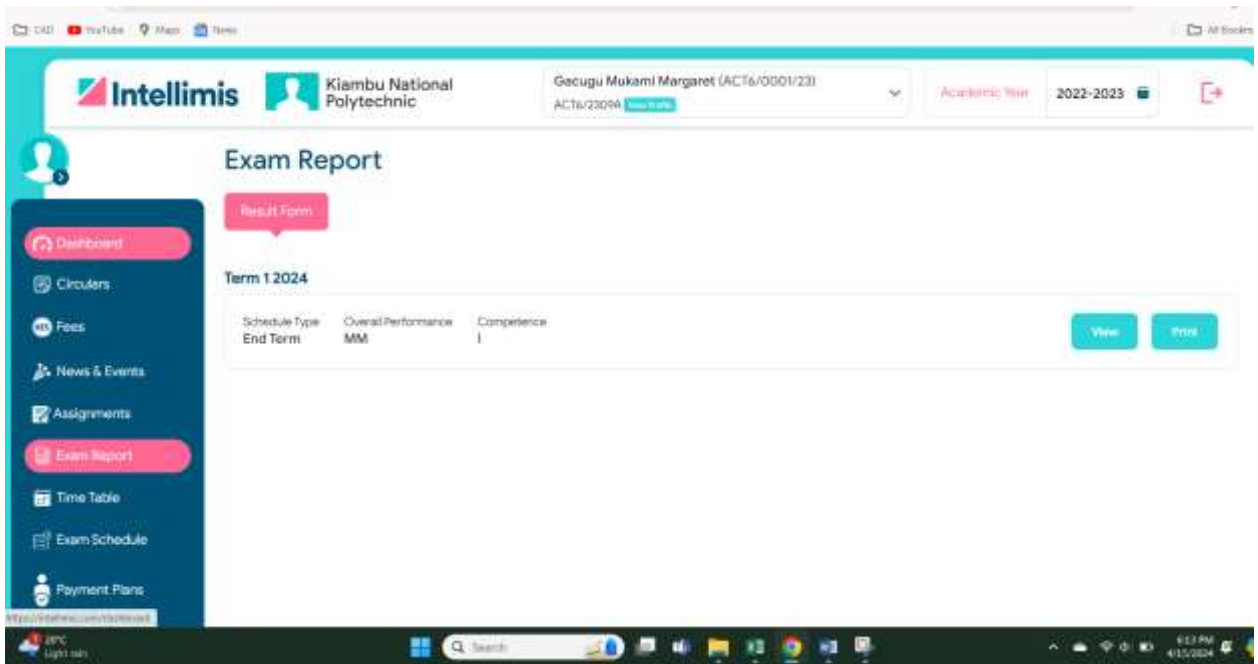

8. All the features will be accessed from the left side

9. Logout