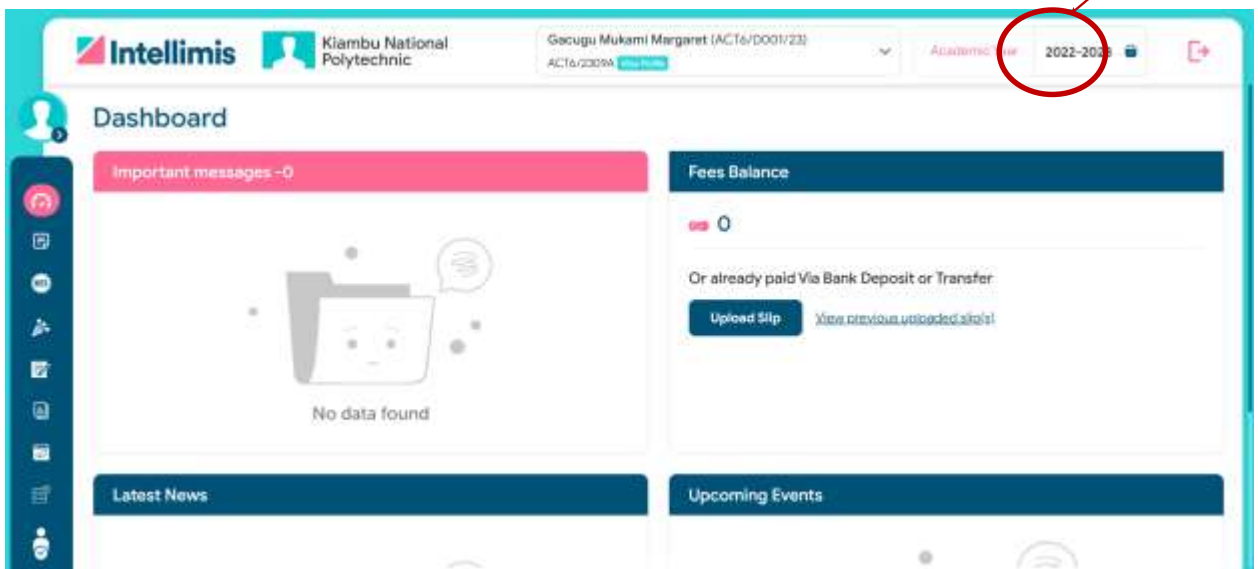

8. All the features will be accessed from the left side

9. Logout

ISO 9001:2015 Certified

TVETA Accredited

Offering Skills for  
Self Reliance  
since 1973